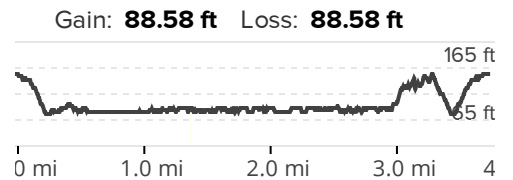

6.6°W  
12/4/2022

Little Orange Creek Preserve Trail in Autumn  
Hawthorne, FL