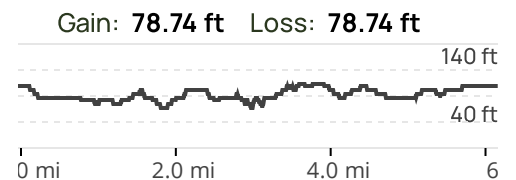

6.5°W
12/11/2022

Morning hike at Longleaf Flatwoods White, Yellow, and Red Loop
Hawthorne, FL