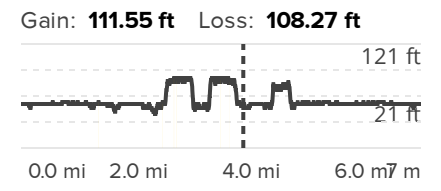

6.3°W
6/11/2022

Pruitt Trail w/ waypoints
Dunnellon, FL